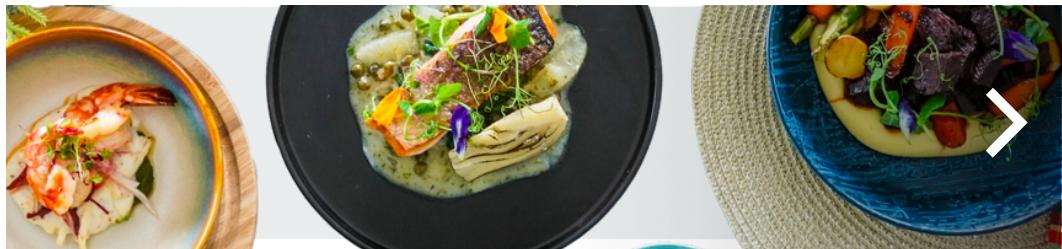

Bay Laurel
By SID Events

BREWERKZ

친구
CHINGU
DINING

C H W
CUTE

Crystal Wines
FINE WINE MERCHANT

帝威 潮州菜館
Di Wei Teo Chew Restaurant

the SUMMERHOUSE

WHEELER'S
- ESTATE -